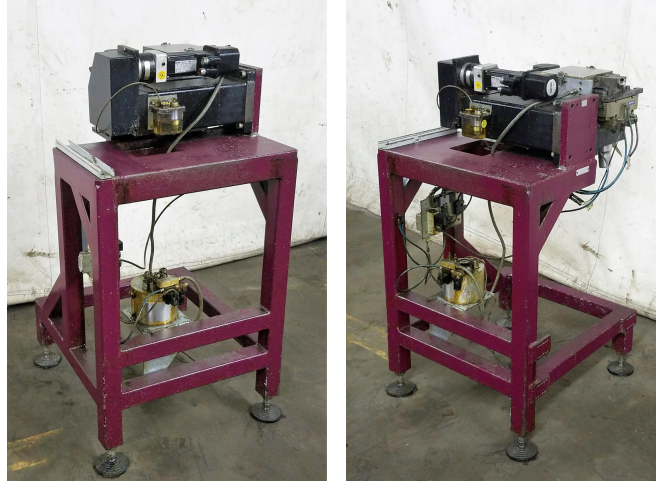

Rosenberger Automatic Saw

Rosenberger automatic saw

- Driven and moved by servo motors after gripper secures the pipe
- Horizontal saw blade
- Lubrication system for saw blade and guide rails
- Base frame

• **Stock Number:**
AM20508