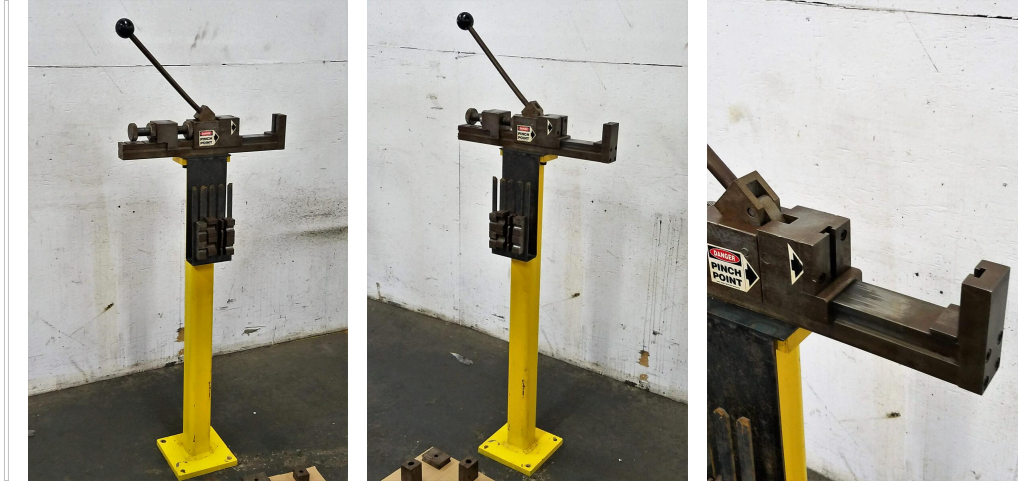

Manual Tube Straightener

Manual tube straightener

- Up to 1" capacity

- **Stock Number:**
AM20766
- **Capacity:** 1 inches