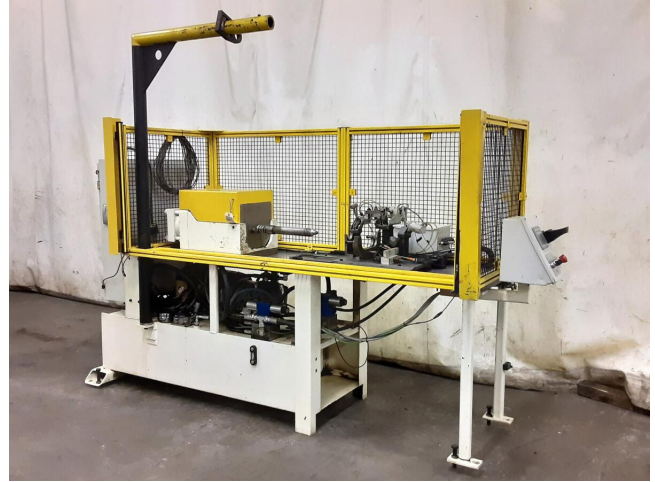

## 3" Eagle Muffler Ridgelock Machine

Eagle muffler ridgelock machine-used

- Model: RLK-375E
- Eagle machine mounted touch screen operator

- **Stock Number:**  
AM21042
- **Brand:** Eagle
- **Capacity:** 3 inches

control

- Power shuttle
- Light curtains