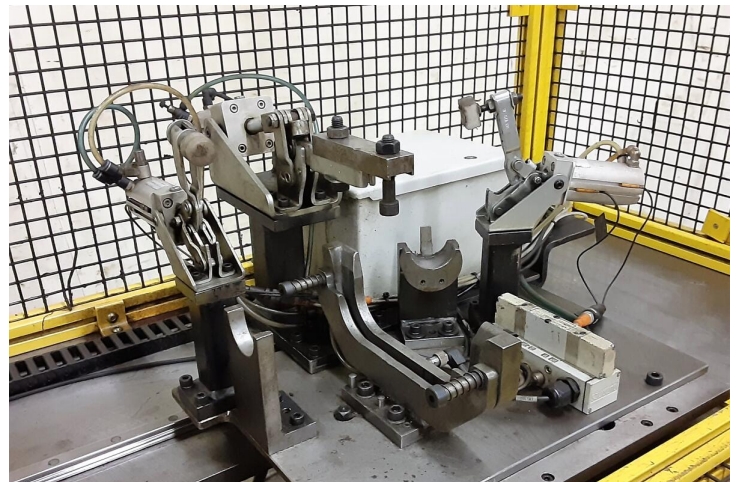

## 3" Eagle Muffler Ridgelock Machine

Eagle muffler ridgelock machine-used

- Model: RLK-375E
- Eagle machine mounted touch screen operator

- **Stock Number:**  
AM21042
- **Brand:** Eagle
- **Capacity:** 3 inches

control

- Power shuttle
- Light curtains