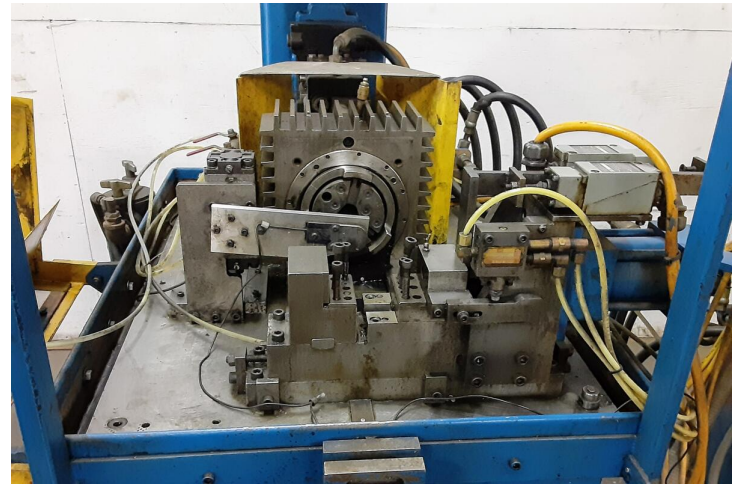

# 1" (25mm) Manchester Rotary #6495 Tube End Former / Groover

## 1" (25mm) Manchester Rotary #6495 Tube End Former / Groover

- Manchester Rotary Tube End Former / Groover Machine
- Model: 6495

### Specifications:

- Maximum Tube OD: 1" (25mm)

### Includes:

- Hause Holomatic 6495 head
- Push button controls

- **Stock Number:**  
AM21211
- **Capacity:** 1 inches

- 20 Gallon tank
- 5 HP Motor