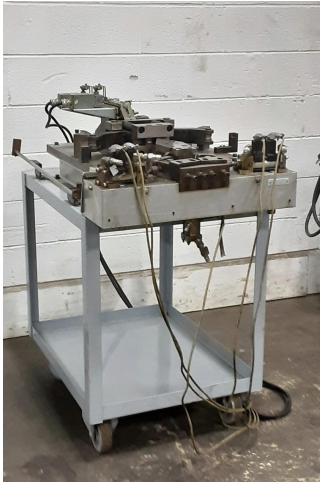

## Custom Hydraulic Fixture Bender / For Flat Stock

Custom Hydraulic Fixture Bender

- **Stock Number:**  
AM21238