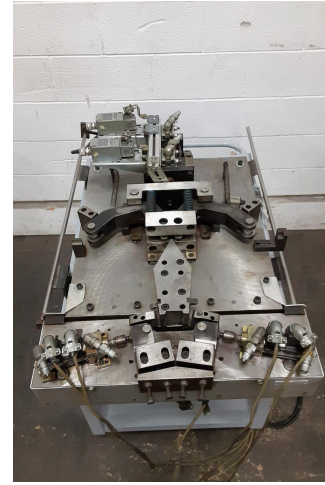

## Custom Hydraulic Fixture Bender / For Flat Stock

Custom Hydraulic Fixture Bender

- **Stock Number:**  
AM21238