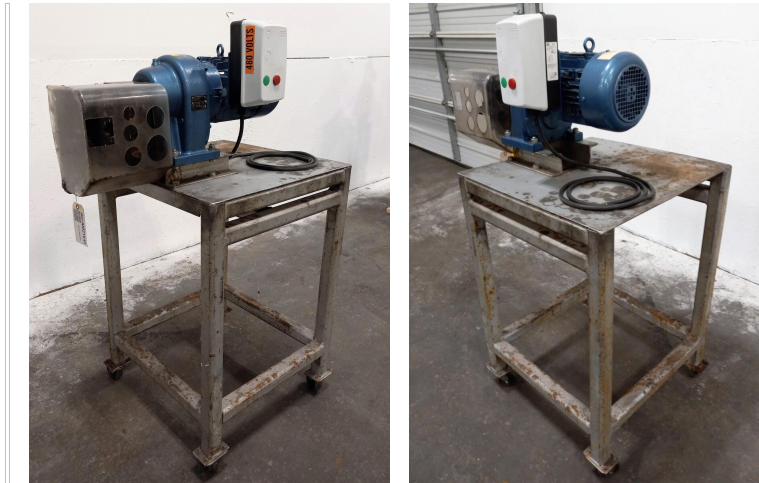

2" Fence Notcher Tube Punching

2" Fence Notcher Tube Punching

- **Stock Number:**
AM21640
- **Brand:** Other
- **Capacity:** 2 inches