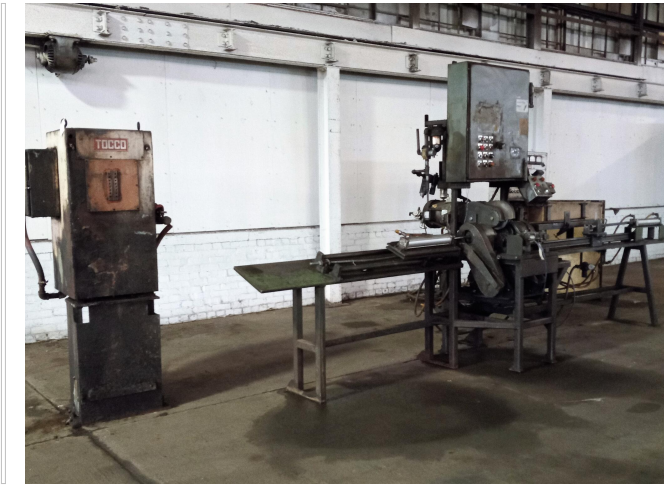

## 2" Hot Ender & Tocco Unit Tube Cut-Off

2" Hot Ender & Tocco Unit Tube Cut-Off

- **Stock Number:** AM21740
- **Brand:** Unknown
- **Capacity:** 2 inches