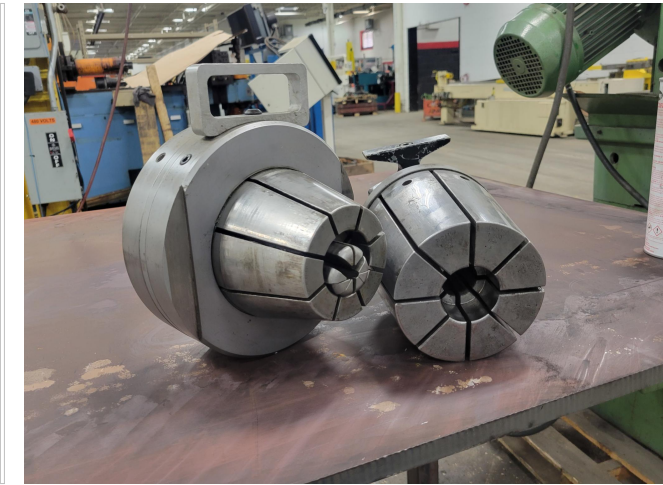

## Used tube end former tooling

Expanding fingers, reducing jaws, tool holders,  
mandrels for Addison, IES, Eagle, Proto1