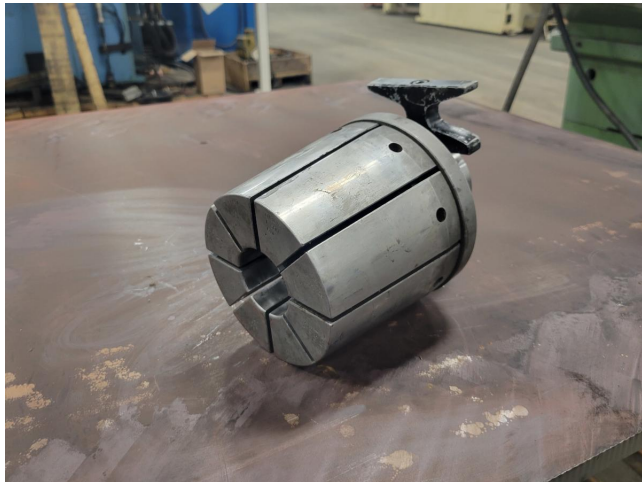

## Used tube end former tooling

Expanding fingers, reducing jaws, tool holders,  
mandrels for Addison, IES, Eagle, Proto1