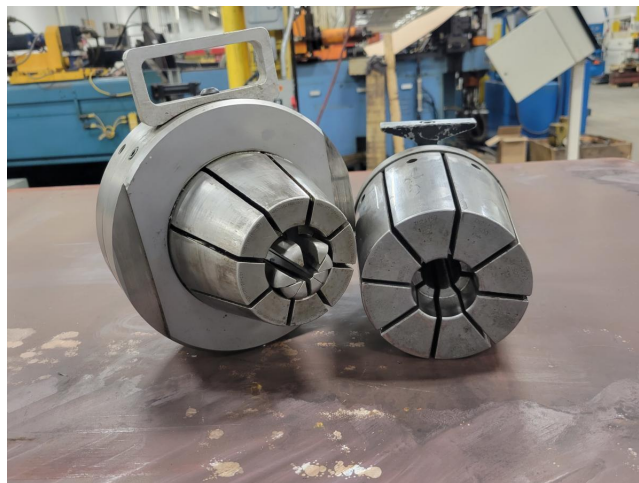

## Used tube end former tooling

Expanding fingers, reducing jaws, tool holders,  
mandrels for Addison, IES, Eagle, Proto1