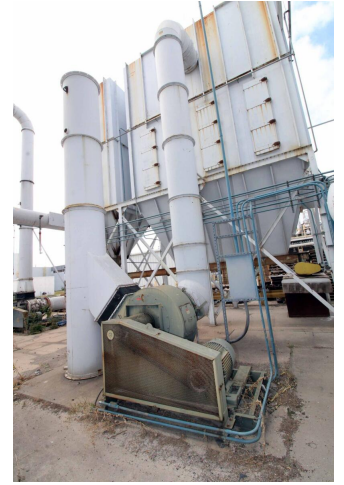

Stock Number: AM22169

Brand:

Stock Number: AM22169
Brand:

- **Stock Number:**
AM22169
- **Filter Media Area**
(square feet of
media): 16,605