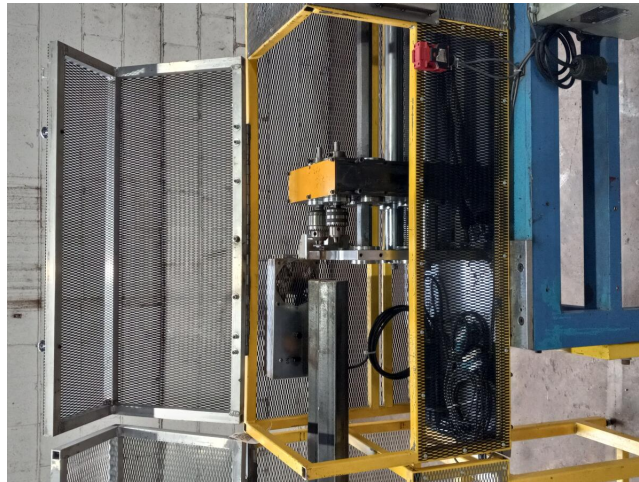

Fin tube line

2" Fin tube line for adding fin material to the outside diameter to round tubing, late model

- **Stock Number:**
AM22405
- **Brand:** Other