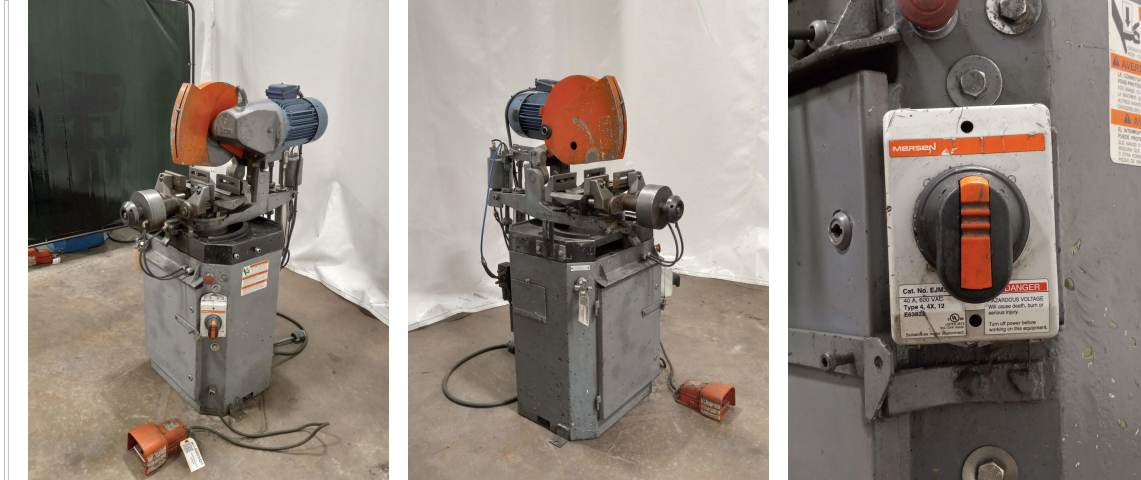

45 Scotchman Bewo CPO350 Saws

45 Scotchman Bewo CPO350 Saws

- SCOTCHMAN / BEWO semi-automatic high production cold saw
- Model: CPO350 PKPD

- **Stock Number:**
AM22427
- **Brand:** Scotchman
- **Capacity:** 45

Specifications:

- Variable Speed
- Saw cutting capacity at 90°
- Round tube: 4-1/2" tube
- Square tube: 4-1/4" x 4-1/4" tube
- Saw cutting capacity at 45°
- Round tube: 4" tube
- Square tube: 4" x 4" tube
- Blade specifications: 14" (350mm) - blade not included
- Miter capabilities: 90°, 45° left & 45° right